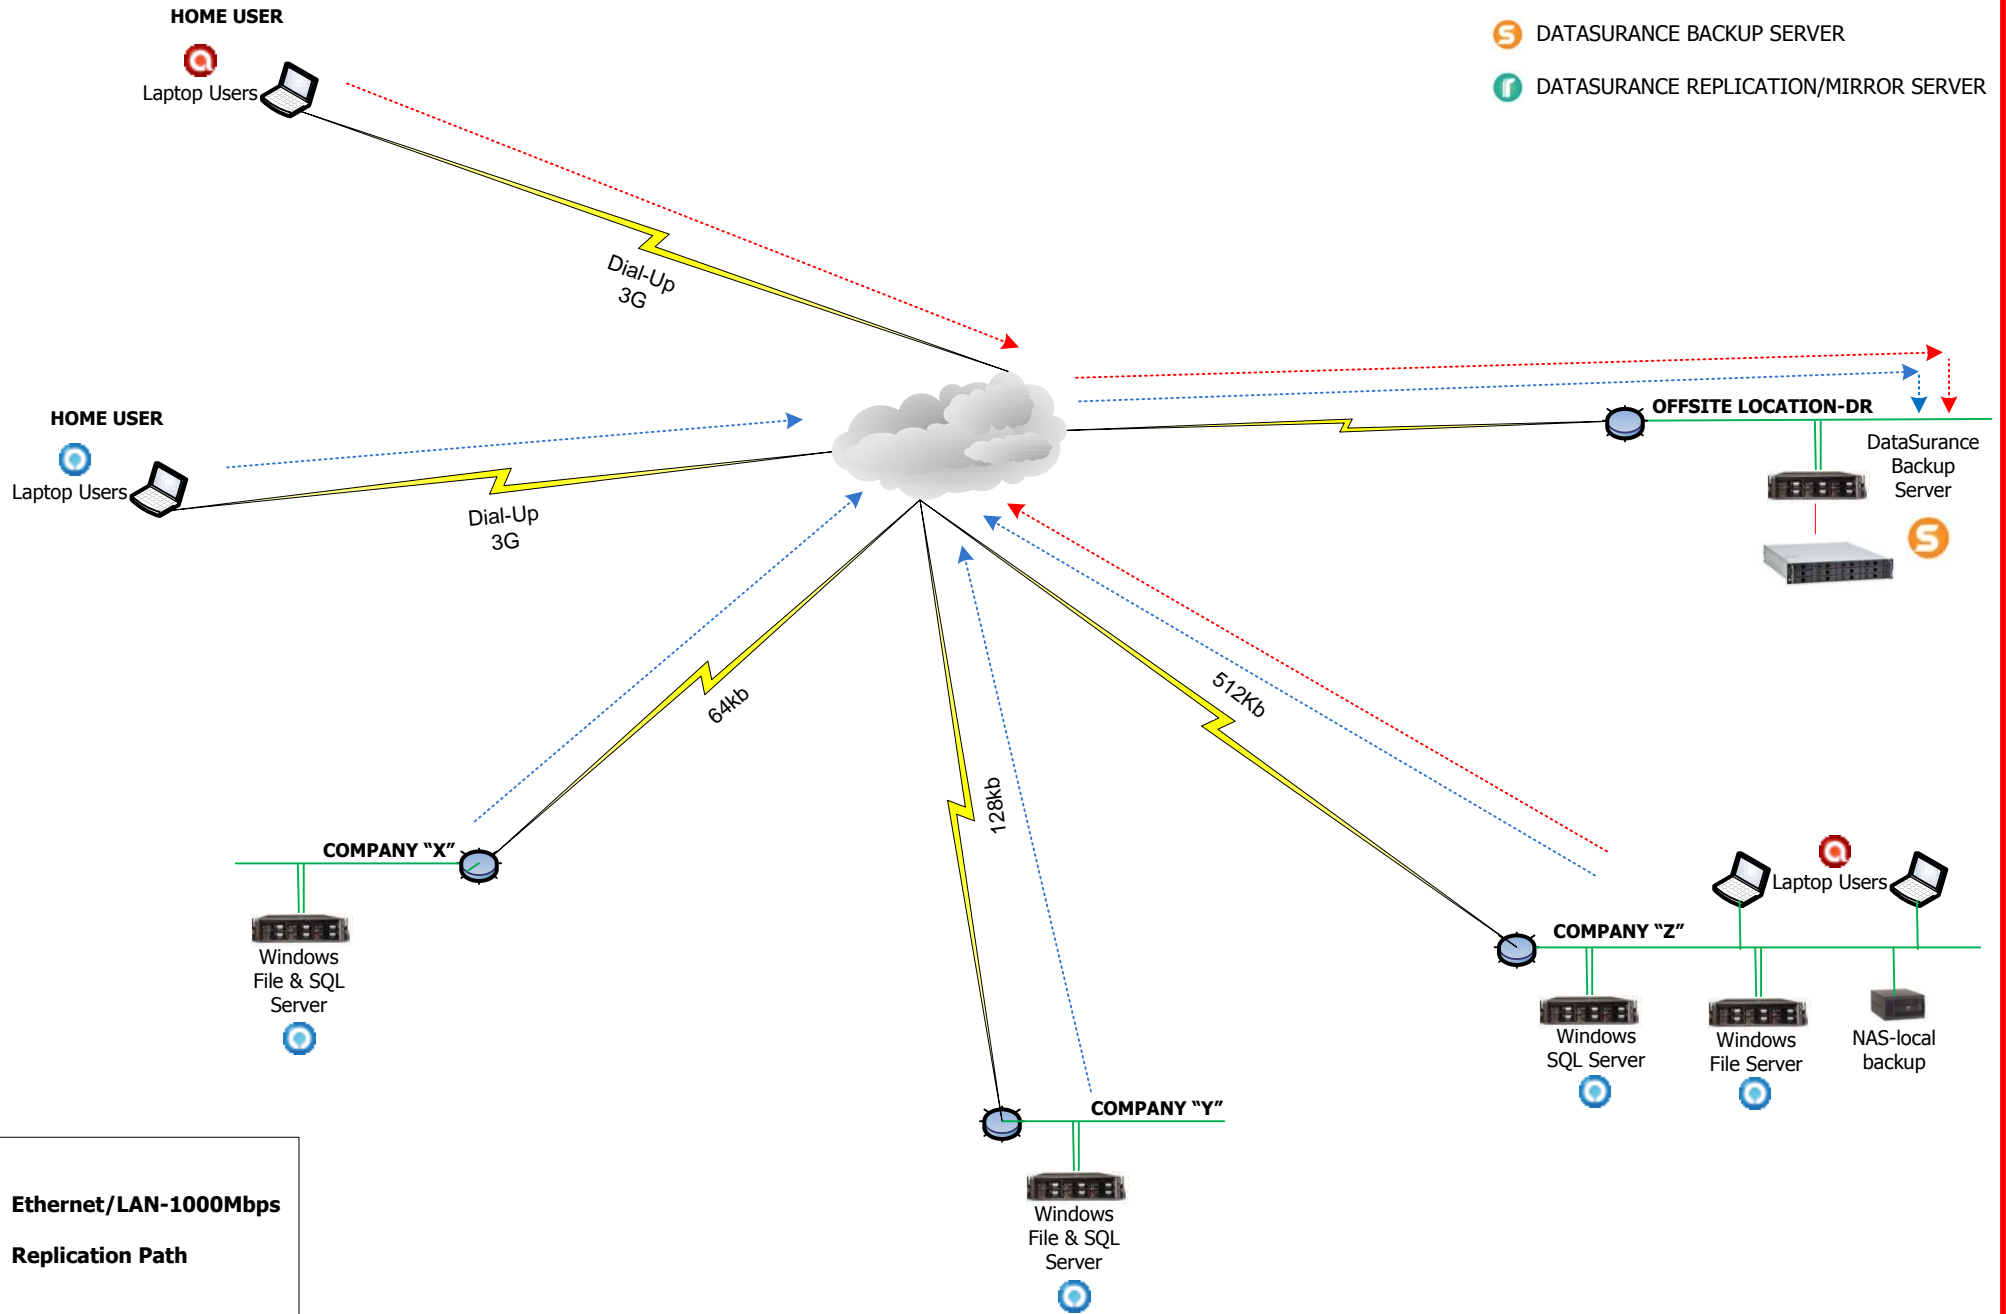

-  BACKUP CLIENT FOR LATOPS/DESKTOPS
-  BACKUP CLIENT FOR SERVER PLATFORMS
-  DATASURANCE BACKUP SERVER
-  DATASURANCE REPLICATION/MIRROR SERVER

Legend

-  Ethernet/LAN-1000Mbps
-  Replication Path
-  Inter-Site Links